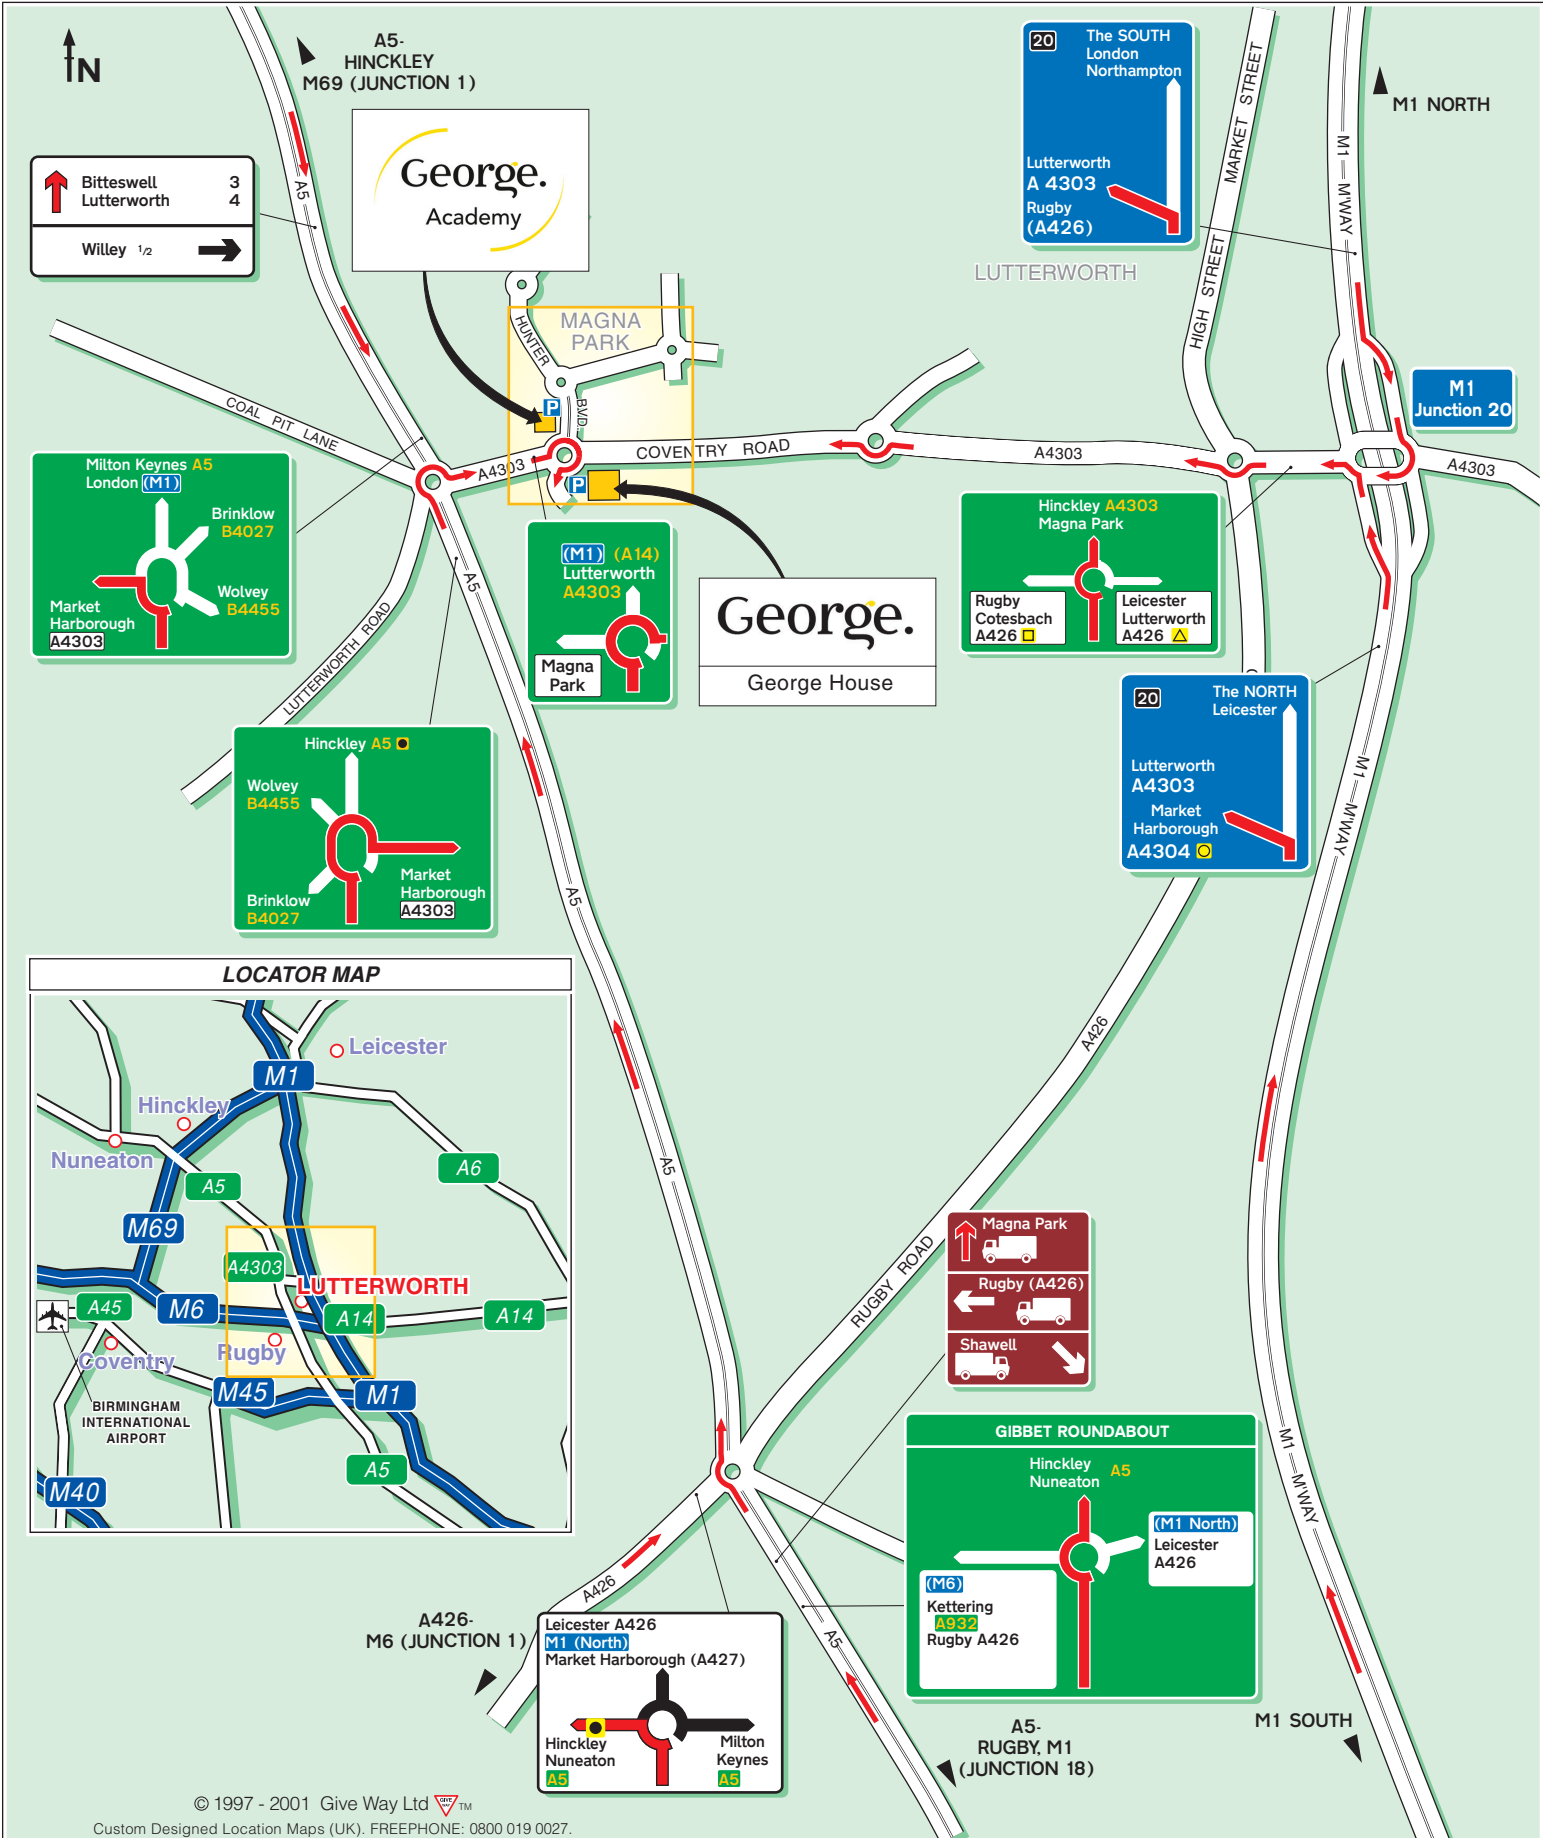

By Air
 Birmingham Airport.
 Approximately 45 minutes drive away.

↑	Bitteswell Lutterworth	3 4
→	Willy	1/2

Milton Keynes A5
London (M1)

Brinklow B4027
Wolvey B4455

Market
Harborough
A4303

Hinckley A5

Wolvey B4455
Brinklow B4027

Market
Harborough
A4303

(M1) (A14)
Lutterworth
A4303

Magna
Park

Hinckley A4303
Magna Park

Rugby
Cotesbach
A426

Leicester
Lutterworth
A426

20 The NORTH
Leicester

Lutterworth
A4303
Market
Harborough
A4304

Magna Park
Rugby (A426)
Shawell

GIBBET ROUNDABOUT

Hinckley
Nuneaton A5

(M1 North)
Leicester
A426

(M6)
Kettering
A932
Rugby A426

A426-
M6 (JUNCTION 1)

Leicester A426
M1 (North)
Market Harborough (A427)

Hinckley
Nuneaton
A5

Milton
Keynes
A5