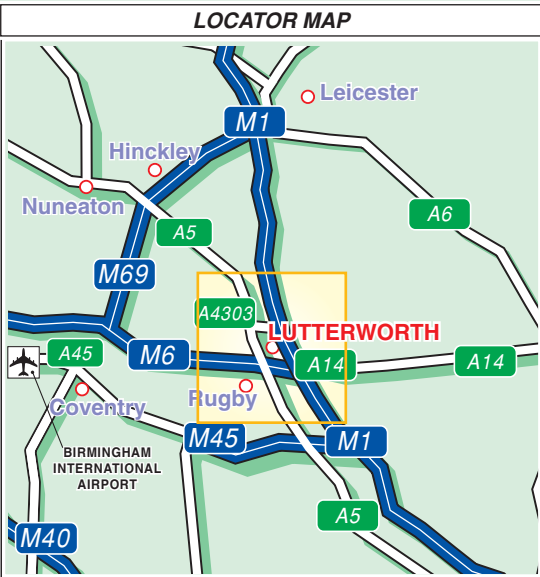

By Air
 Birmingham Airport.
 Approximately 45 minutes drive away.

↑	Bitteswell Lutterworth	3 4
→	Willy	1/2

Milton Keynes A5
London (M1)

Brinklow B4027
Wolvey B4455

Market
Harborough
A4303

Hinckley A5

Wolvey B4455
Brinklow B4027

Market
Harborough
A4303

(M1) (A14)
Lutterworth
A4303

Magna
Park

Hinckley A4303
Magna Park

Rugby
Cotesbach
A426

Leicester
Lutterworth
A426

20 The NORTH
Leicester

Lutterworth
A4303
Market
Harborough
A4304

Magna Park
Rugby (A426)
Shawell

GIBBET ROUNDABOUT

Hinckley
Nuneaton A5

(M1 North)
Leicester
A426

(M6)
Kettering
A932
Rugby A426

A426-
M6 (JUNCTION 1)

Leicester A426
M1 (North)
Market Harborough (A427)

Hinckley
Nuneaton
A5

Milton
Keynes
A5